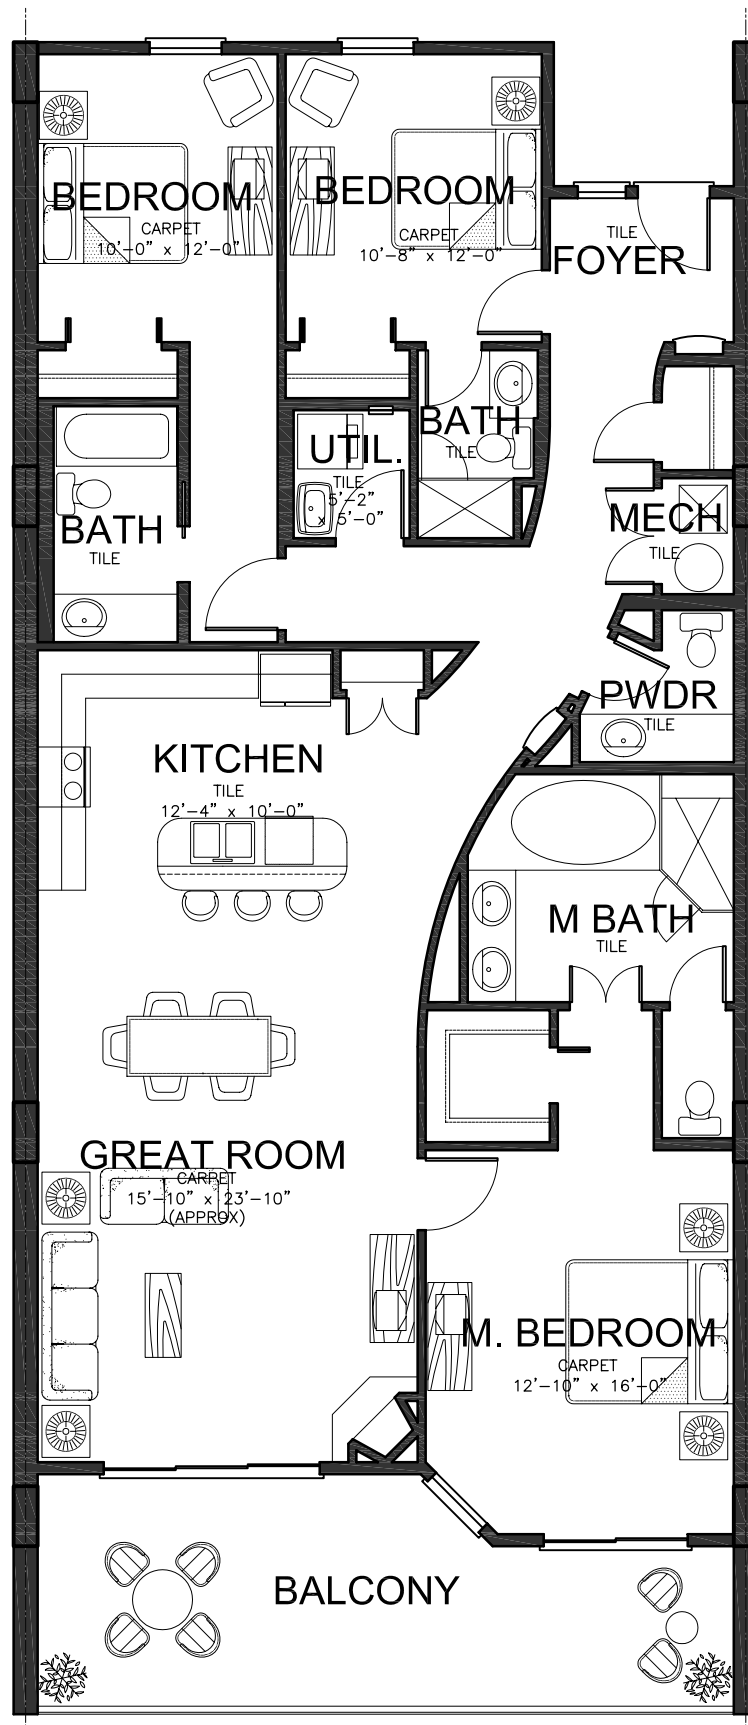

## PROPOSED TYPICAL TYPE "A" UNIT

ENCLOSED AREA	1778 SF
BALCONY GROSS	264 SF
TOTAL GROSS	2042 SF