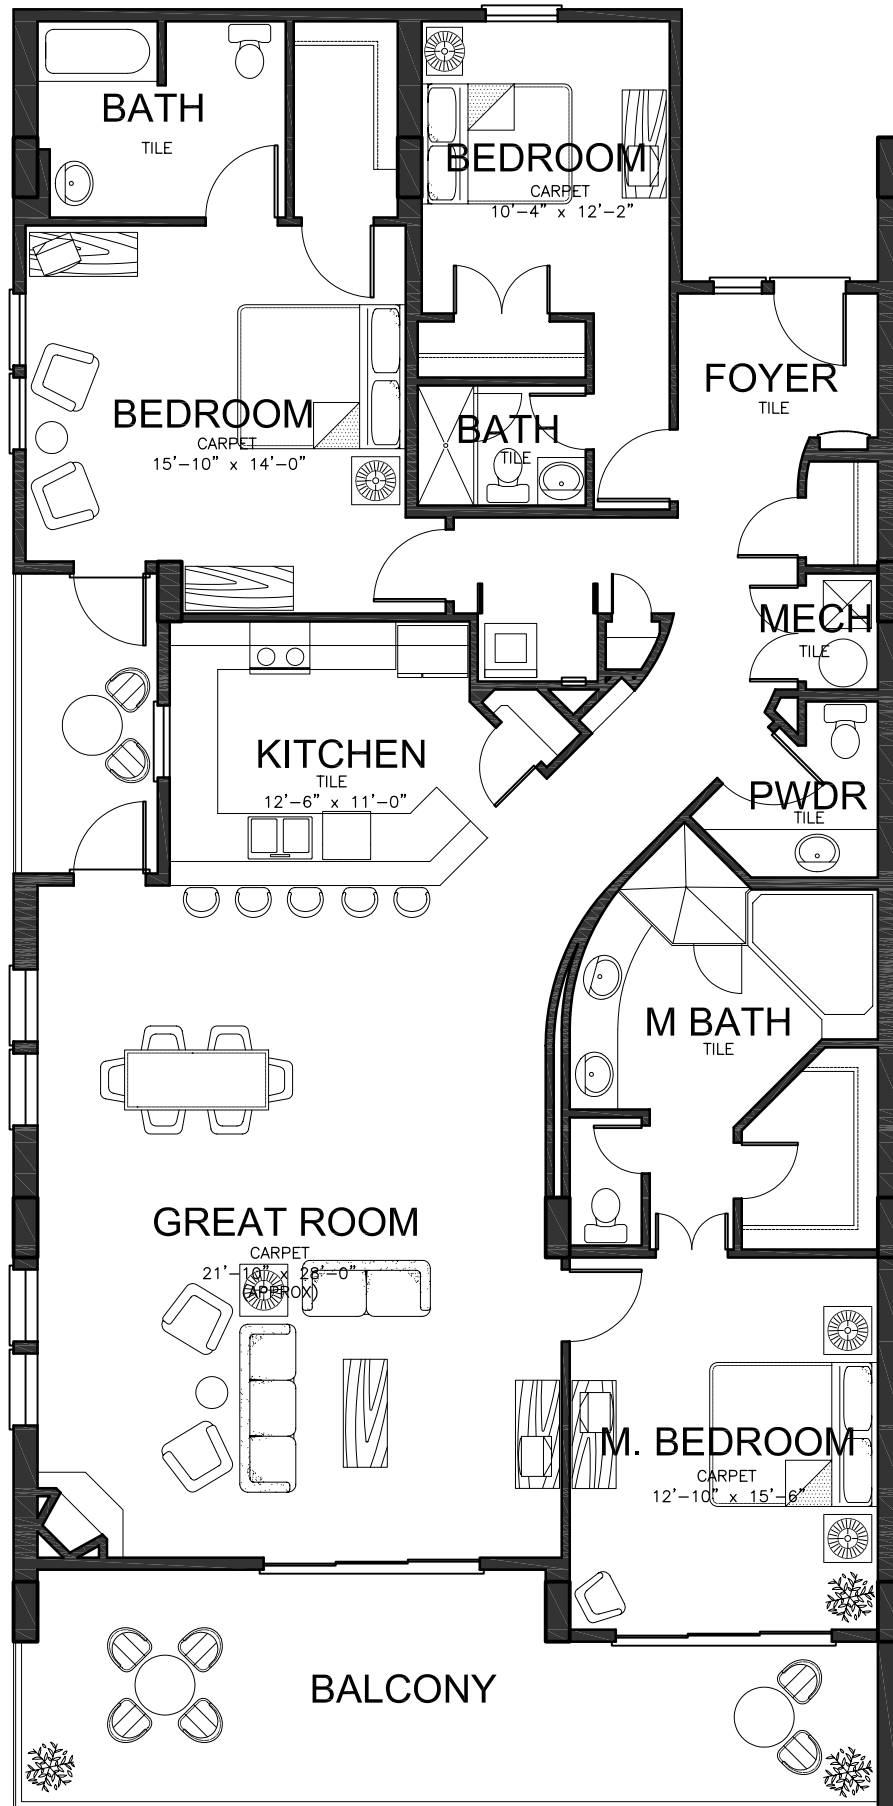

SANCTUARY AT REDFISH

PROPOSED TYPICAL TYPE "B" UNIT

ENCLOSED AREA	2242 SF
BALCONY GROSS	397 SF
TOTAL GROSS	2639 SF