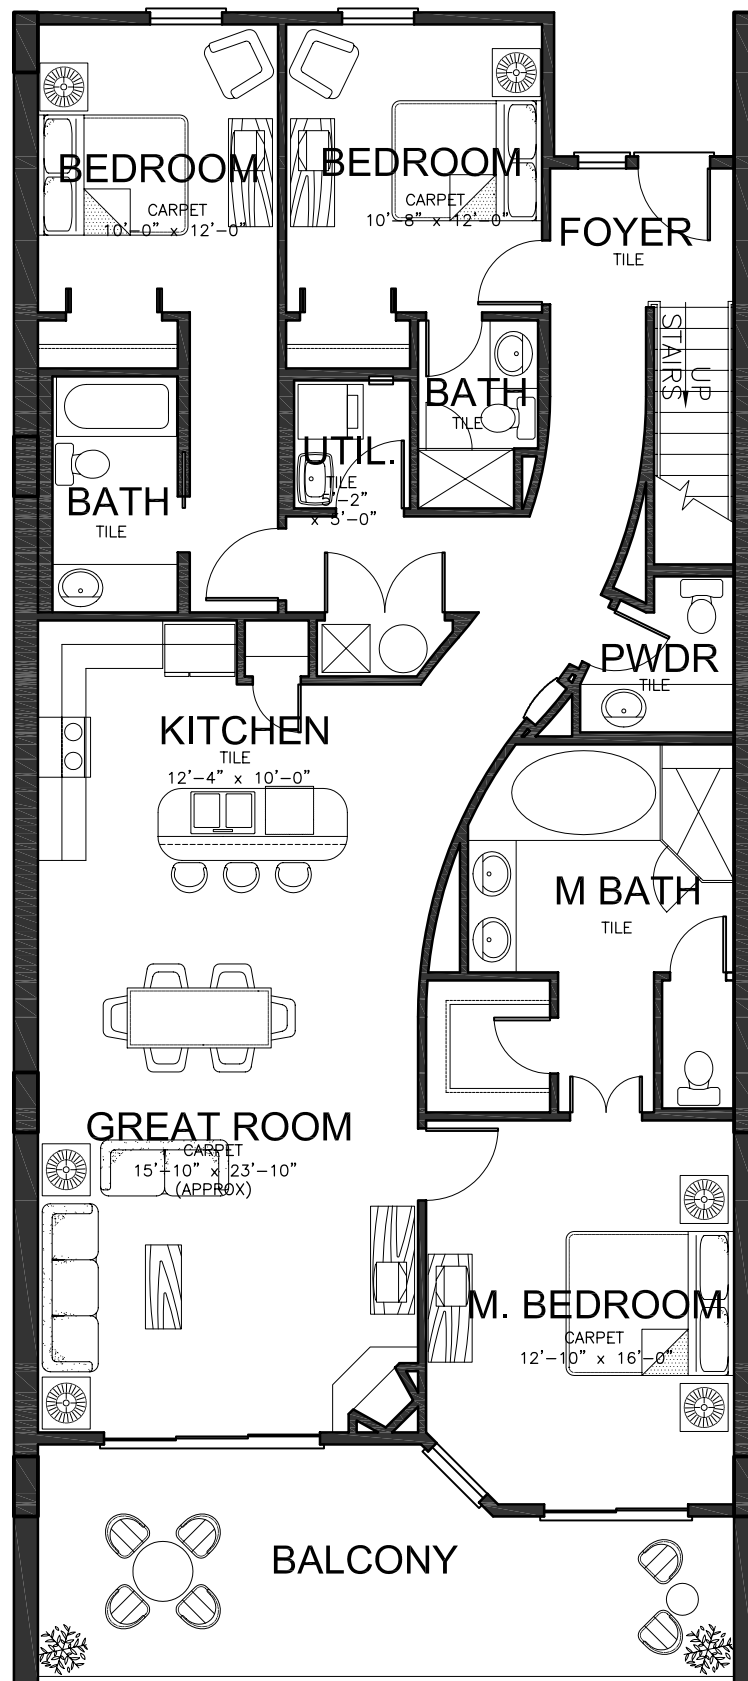

SANCTUARY AT REDFISH

PROPOSED TYPICAL TYPE "G" UNIT

ENCLOSED AREA	2443 SF
BALCONY GROSS	495 SF
TOTAL GROSS	2938 SF