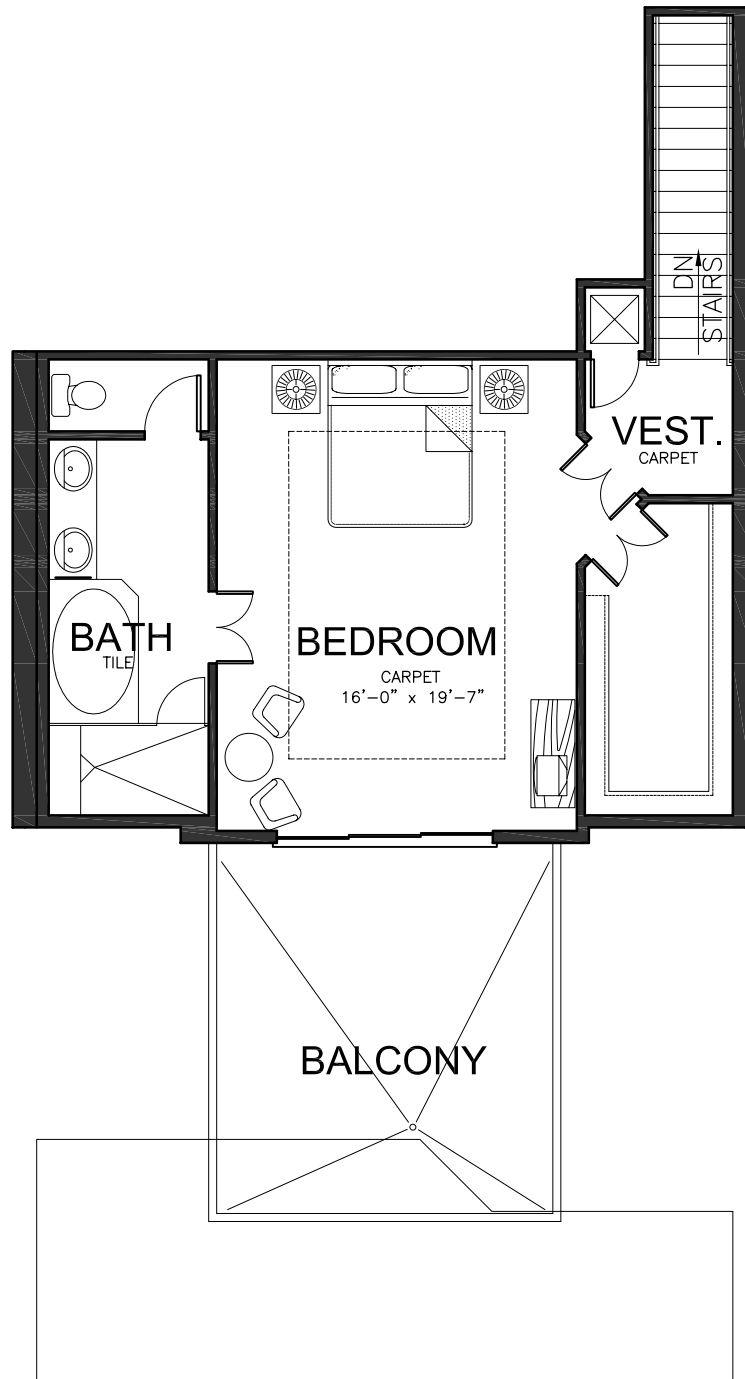

SANCTUARY AT REDFISH

PROPOSED TYPICAL TYPE "G LOFT" UNIT

ENCLOSED AREA	2443 SF
BALCONY GROSS	495 SF
TOTAL GROSS	2938 SF